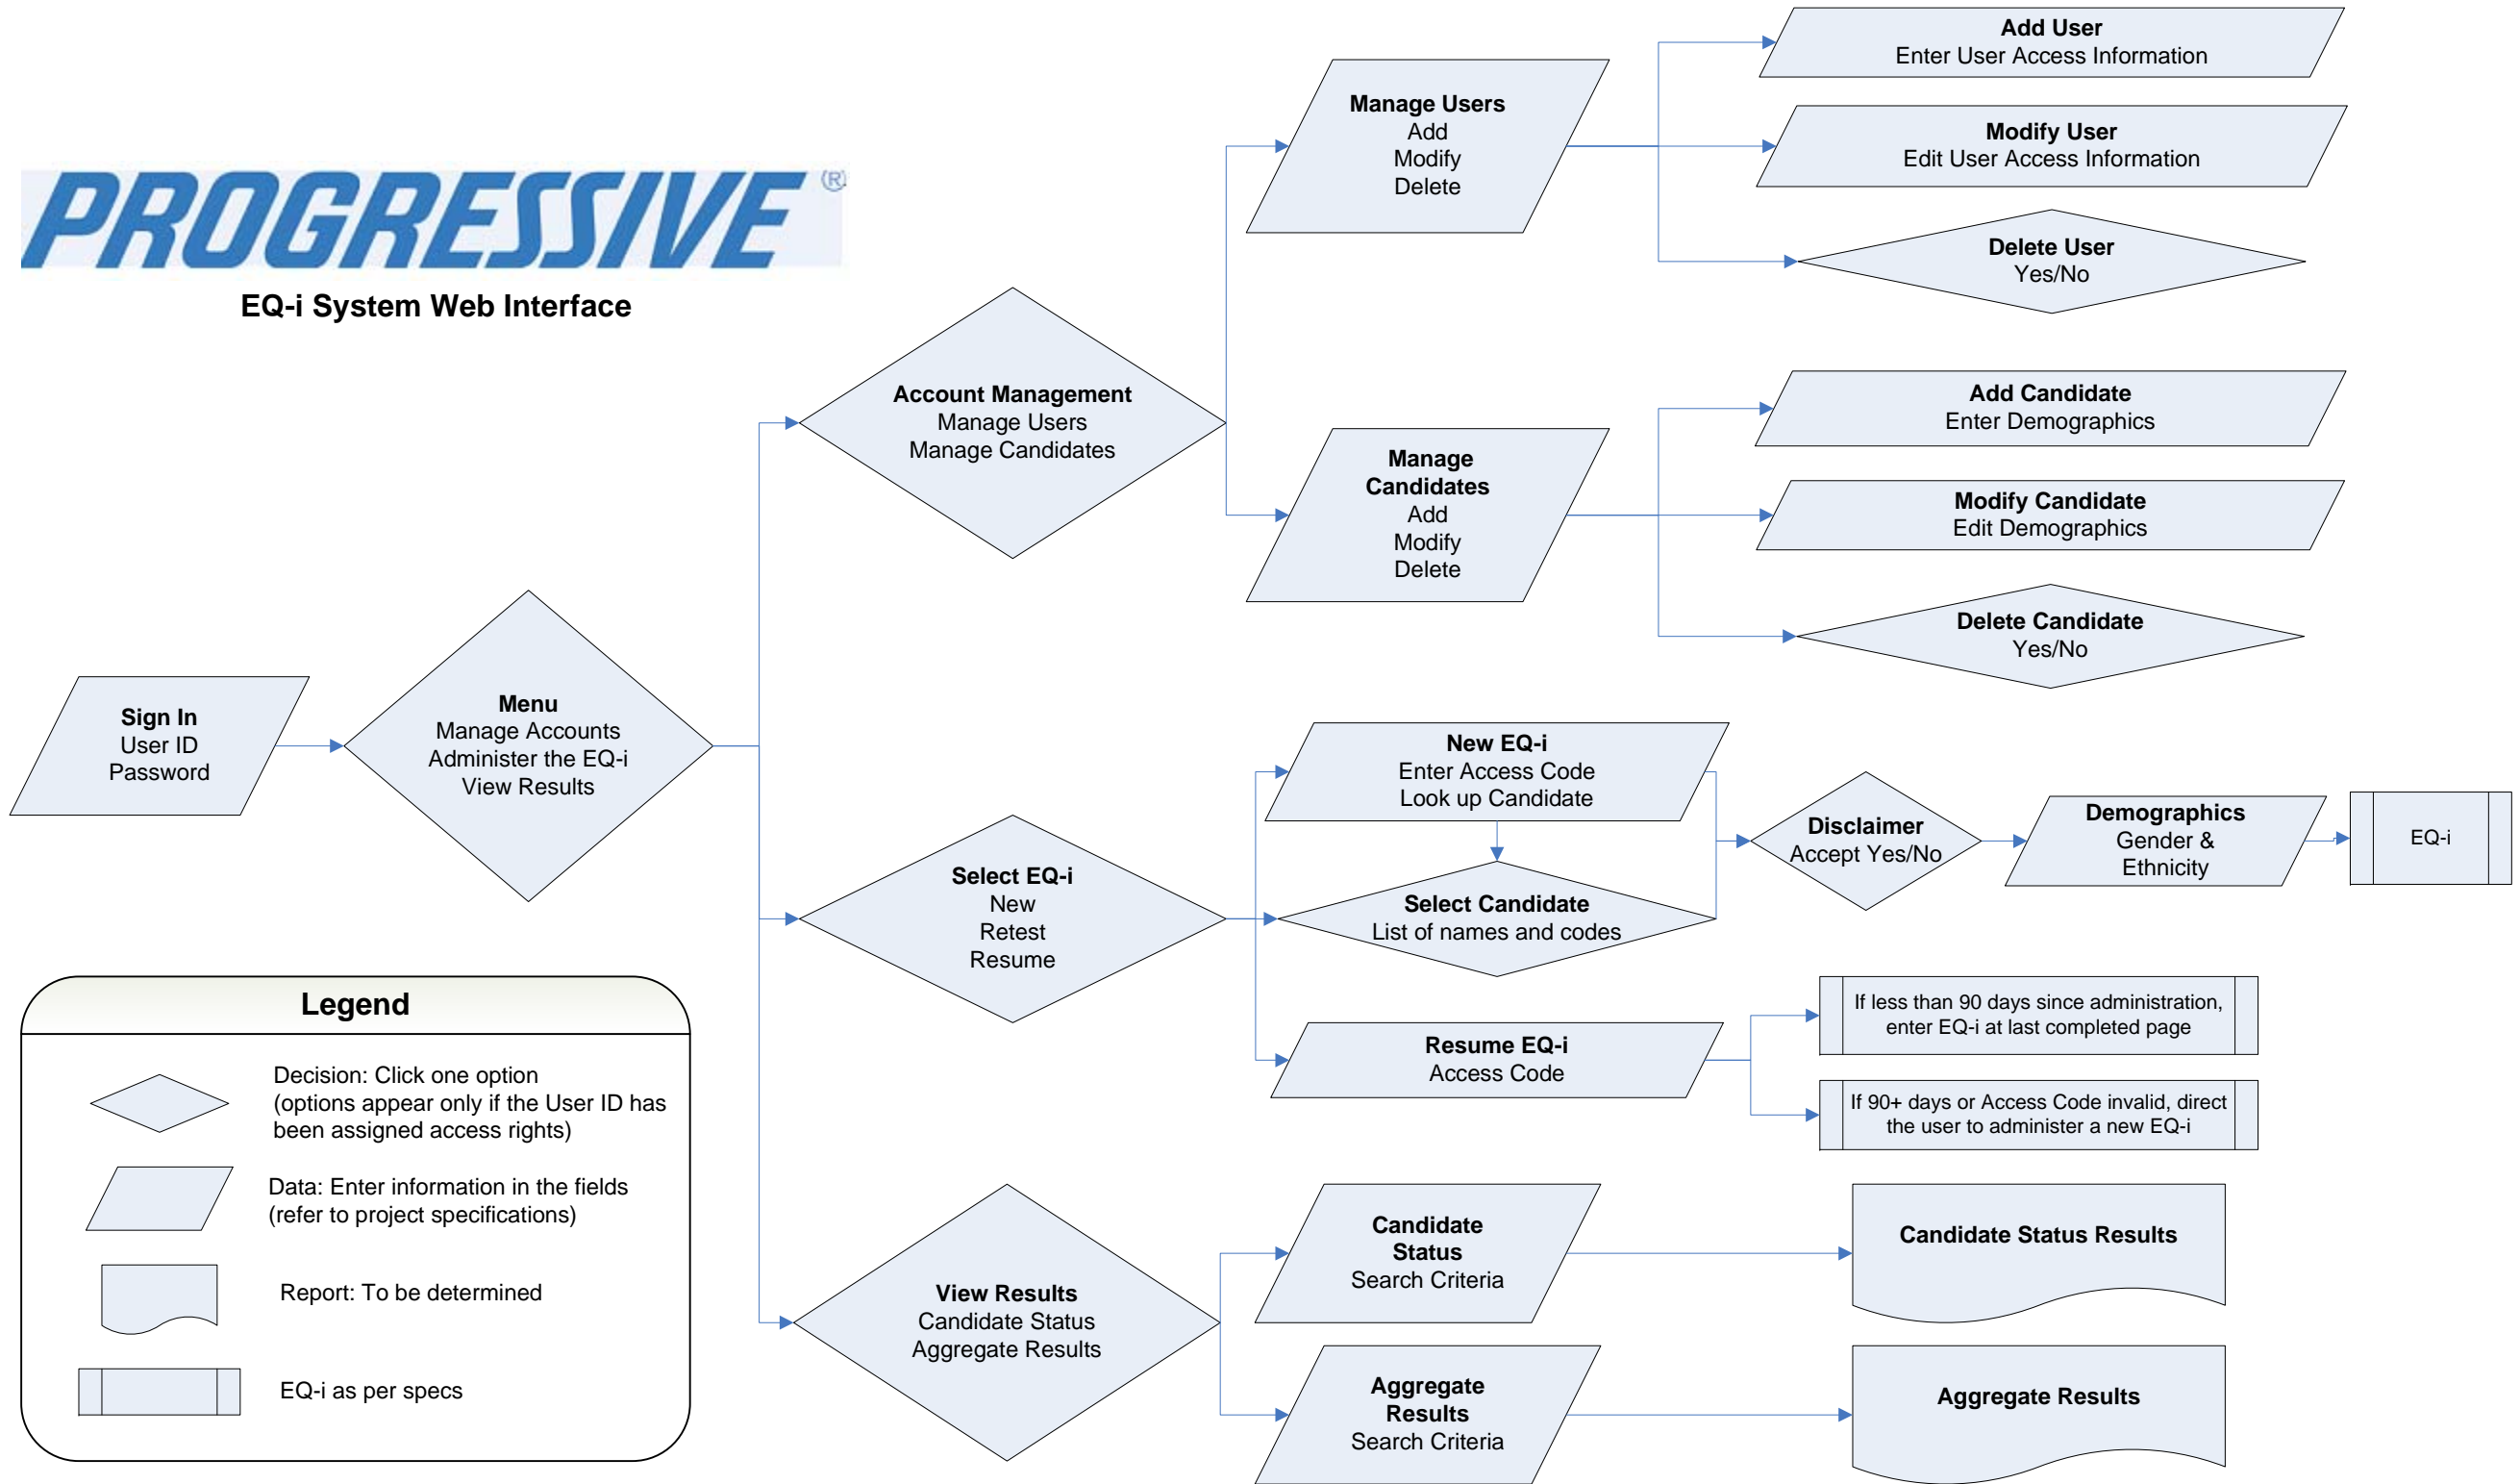

## EQ-i System Web Interface

### Legend

Decision: Click one option  
(options appear only if the User ID has  
been assigned access rights)

Data: Enter information in the fields  
(refer to project specifications)

Report: To be determined